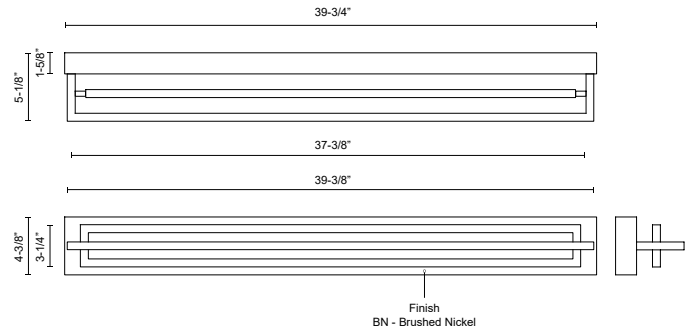

MONDRIAN
SF16240
 SEMI FLUSH

PROJECT

SF16240-BN
 Brushed Nickel

SPECIFICATION DETAILS

Fixture Dimensions	L39-3/8" x W3-1/4" x H5-1/8"
Light Source	LED with DC Driver
Wattage	60W
Total Lumens	4675lm
Delivered Lumens	BN-1702lm
Voltage	120V
Color Temperature	3000K
CRI (Ra)	90CRI
Optional Color Temps	2700K - 5000K Available, Minimum Order Quantities Apply
LED Rated Life	50,000 hours
Dimming	100% - 10%, TRIAC or ELV Dimmer (Not Included)
Diffuser Details	Frosted acrylic diffuser
Location	Dry
Mounting Style	All Orientation; Ceiling and Wall;
Canopy Dimensions	L39-3/4" x W4-3/8" x H1-5/8"
Paint Finish	BN02

* For custom options, consult factory for details.

* For warranty information, please visit www.kuzcolighting.com/warranty

DESCRIPTION

Mondrian series is composed from numerous rectilinear frames of light. The illuminated borders surrounding an open central void create an illusion of levitation. The airy design and negative space allow the fixture to visually blend into the environment. High-quality finish and simple forms coalesce in the elegant new product.