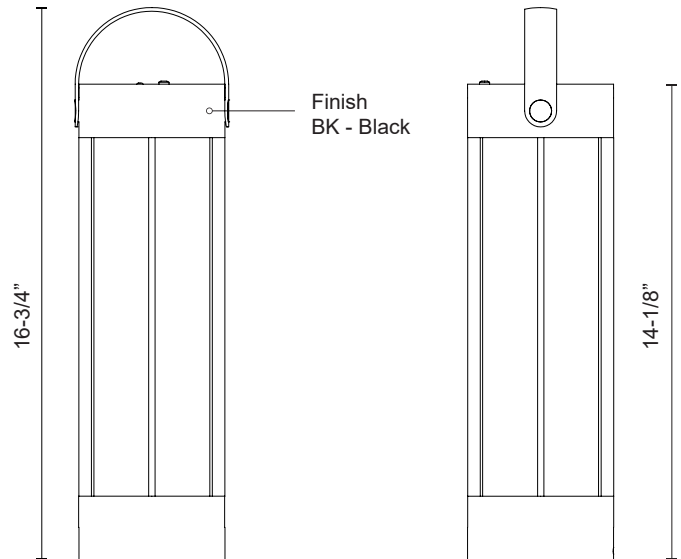

SUARA
EL17614
TABLE LAMP

PROJECT

DESCRIPTION

The Suara collection is the perfect outdoor companion for your evening soiree. With a simple, forged aluminum and glass body, this collection suits any design sensibility. The Suara can be charged using solar energy or with charger. Place Suara in direct sunlight with panel facing upwards to charge during the day.

SPECIFICATION DETAILS

Fixture Dimensions	D4-3/4" x H16-3/4"
Wattage	3W
Total Lumens	240lm
Delivered Lumens	150lm*
Voltage	LI-Battery
Color Temperature	3000K
CRI (Ra)	90CRI
Optional Color Temps	2700K - 5000K Available, Minimum Order Quantities Apply
Location	Wet, IP65
Illumination Direction	Downlight
Paint Finish	BK02

* For custom options, consult factory for details.
* For warranty information, please visit www.kuzcolighting.com/warranty

KUZCO

CANADA: 19054 28TH AVENUE - SURREY, BC V3Z 6M3
USA: 3035 E. LONE MOUNTAIN ROAD - LAS VEGAS, NV 89081

WWW.KUZCOLIGHTING.COM

© 2022 KUZCO LIGHTING. ALL RIGHTS RESERVED.

COMMENT