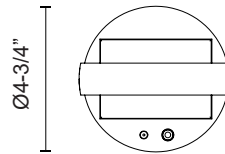

KUZCO

CANADA: 19054 28TH AVENUE - SURREY, BC V3Z 6M3
USA: 3035 E. LONE MOUNTAIN ROAD - LAS VEGAS, NV 89081

WWW.KUZCOLIGHTING.COM

© 2022 KUZCO LIGHTING. ALL RIGHTS RESERVED.

COMMENT