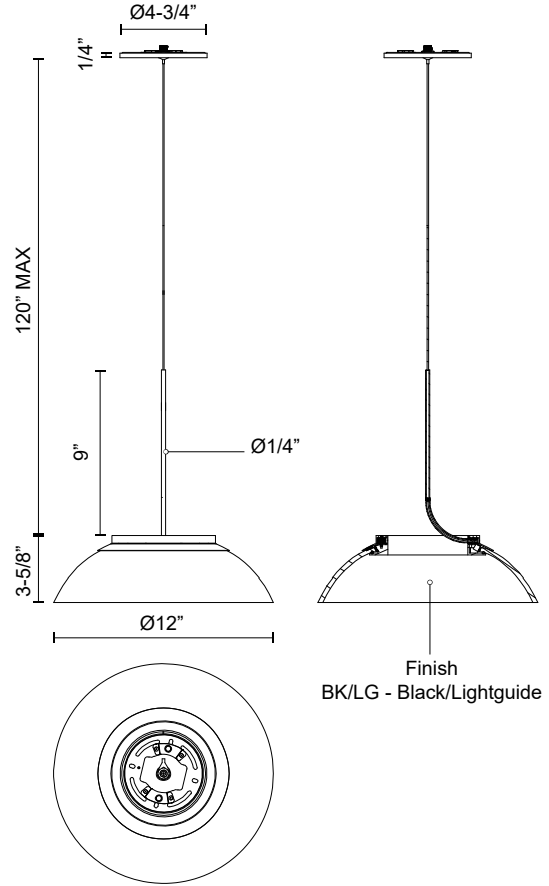

MAGELLAN
PD51612
PENDANTS

PROJECT

DESCRIPTION

Statement piece with acrylic edge-lit shade clad a hollow core. Fine textured dark exterior and dotted clear acrylic shades

SPECIFICATION DETAILS

Fixture Dimensions	D12" x H3-5/8"
Light Source	LED with DC Driver
Wattage	13W
Total Lumens	1100lm
Delivered Lumens	692lm
Voltage	120V
Color Temperature	3000K
CRI (Ra)	90CRI
Optional Color Temps	2700K - 5000K Available, Minimum Order Quantities Apply
LED Rated Life	50,000 hours
Dimming	100% - 10%, TRIAC or ELV Dimmer (Not Included)
Shade Details	Clear Acrylic Light Guide Shade
Adjustable	Yes
Wire Length	120" Max
Wire Type	Black Coaxial Wire
Minimum Hang Height	16"
Sloped Ceiling Adaptable	Yes
Location	Dry
Canopy Dimensions	D4-3/4" x H1/4"
Paint Finish	BK02
Finish Option(s)	Black/Light Guide