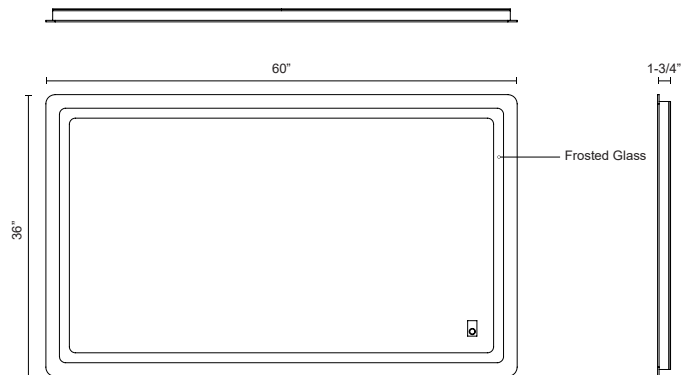

SENECA
VM30360-5CCT
VANITY MIRROR

PROJECT

SPECIFICATION DETAILS

Fixture Dimensions	W60" x H36" x E1-3/4"
Height from center	18"
Light Source	LED
Wattage	24W
Total Lumens	2250lm
Delivered Lumens	650lm
Voltage	120V
Color Temperature	Selectable CCT 2700K/3000K/3500K/4000K/5000K
CRI (Ra)	90CRI
LED Rated Life	50,000 hours
Dimming	Touch Dimming
Glass Details	Frosted Glass
ADA Compliant	Yes
Location	Damp
Illumination Direction	Front
Mounting Style	Wall Mount Horizontal or Vertical
Material	Steel + Aluminum + Glass

* For custom options, consult factory for details.
* For warranty information, please visit www.kuzcolighting.com/warranty

DESCRIPTION

Introducing the Seneca Frameless LED Lighting Mirror, the perfect blend of elegance and functionality for your daily routine. With its sleek rectangular design, this mirror effortlessly complements any modern decor. Choose from five color temperature settings to create the ideal ambiance, and control the lighting with a simple touch, thanks to the intuitive on/off and dimming button. Illuminate your space flawlessly for flawless makeup application and a stunning getting-ready experience.

- Touch dimming feature
- Ample illumination for bathroom, makeup lighting
- 5 color temperature selections (2700K/3000K/3500K/4000K/5000K)
- Vertical or horizontal mounting options

KUZCO

CANADA: 19054 28TH AVENUE - SURREY, BC V3Z 6M3
USA: 3035 E. LONE MOUNTAIN ROAD - LAS VEGAS, NV 89081

WWW.KUZCOLIGHTING.COM

© 2024 KUZCO LIGHTING. ALL RIGHTS RESERVED.

COMMENT