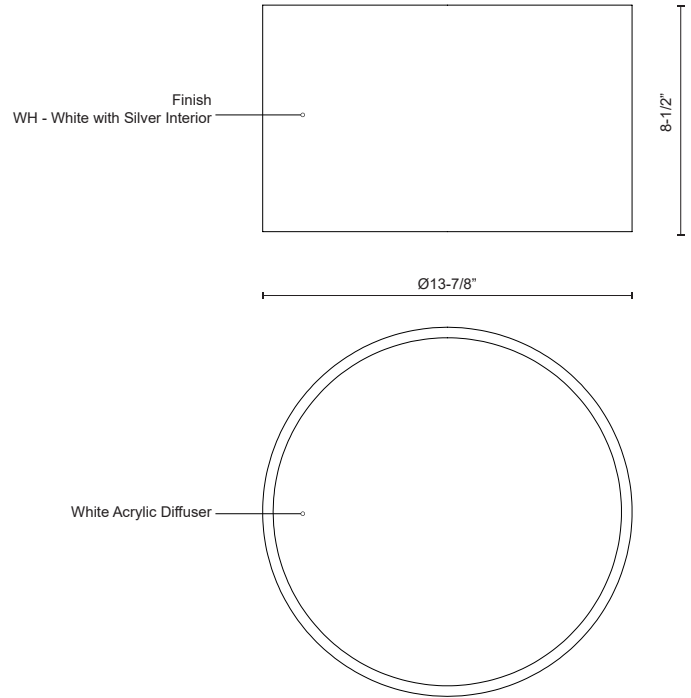

FM11414-WH  
 White

**SPECIFICATION DETAILS**

<b>Fixture Dimensions</b>	D13-7/8" x H8-1/2"
<b>Light Source</b>	AC LED Module
<b>Wattage</b>	22W
<b>Total Lumens</b>	1600lm
<b>Delivered Lumens</b>	WH-755lm
<b>Voltage</b>	120V
<b>Color Temperature</b>	3000K
<b>CRI (Ra)</b>	90CRI
<b>Optional Color Temps</b>	2700K - 5000K Available, Minimum Order Quantities Apply
<b>LED Rated Life</b>	50,000 hours
<b>Dimming</b>	100% - 10%, ELV Dimmer (Not Included)
<b>Diffuser Details</b>	White Acrylic Diffuser
<b>Location</b>	Dry
<b>CEC Title 24 JA8</b>	Yes, JA8-2022
<b>Paint Finish</b>	WH01

\* For custom options, consult factory for details.

\* For warranty information, please visit [www.kuzcolighting.com/warranty](http://www.kuzcolighting.com/warranty)

**DESCRIPTION**

Immaculate in design two toned round cylinder shaped flush mount with white acrylic diffuser. Available in three different sizes and metal finishes in matte black exterior with champagne gold interior and white exterior with sleek silver interior. Equipped with our powerful 120V, AC LED technology