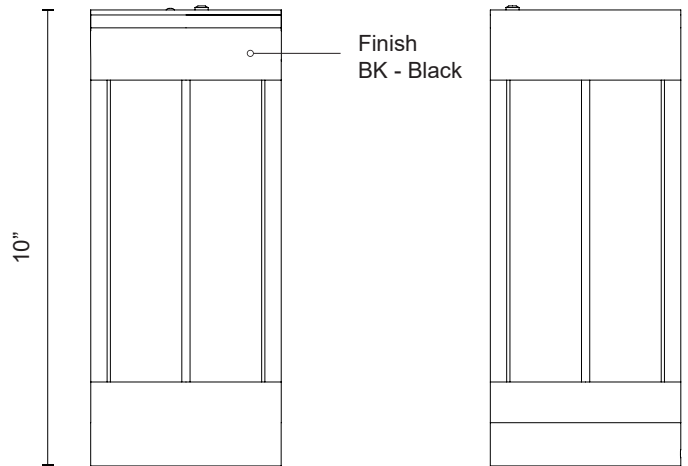

SUARA
EL17610
TABLE LAMP

PROJECT

DESCRIPTION

The Suara collection is the perfect outdoor companion for your evening soiree. With a simple, forged aluminum and glass body, this collection suits any design sensibility. The Suara can be charged using solar energy or with charger. Place Suara in direct sunlight with panel facing upwards to charge during the day.

SPECIFICATION DETAILS

Fixture Dimensions	D4-3/4" x H10"
Wattage	3W
Total Lumens	240lm
Delivered Lumens	150lm*
Voltage	LI-Battery
Color Temperature	3000K
CRI (Ra)	90CRI
Optional Color Temps	2700K - 5000K Available, Minimum Order Quantities Apply
Location	Wet, IP65
Illumination Direction	Downlight
Paint Finish	BK02

* For custom options, consult factory for details.
* For warranty information, please visit www.kuzcolighting.com/warranty

KUZCO

CANADA: 19054 28TH AVENUE - SURREY, BC V3Z 6M3
USA: 3035 E. LONE MOUNTAIN ROAD - LAS VEGAS, NV 89081

WWW.KUZCOLIGHTING.COM

© 2022 KUZCO LIGHTING. ALL RIGHTS RESERVED.

COMMENT